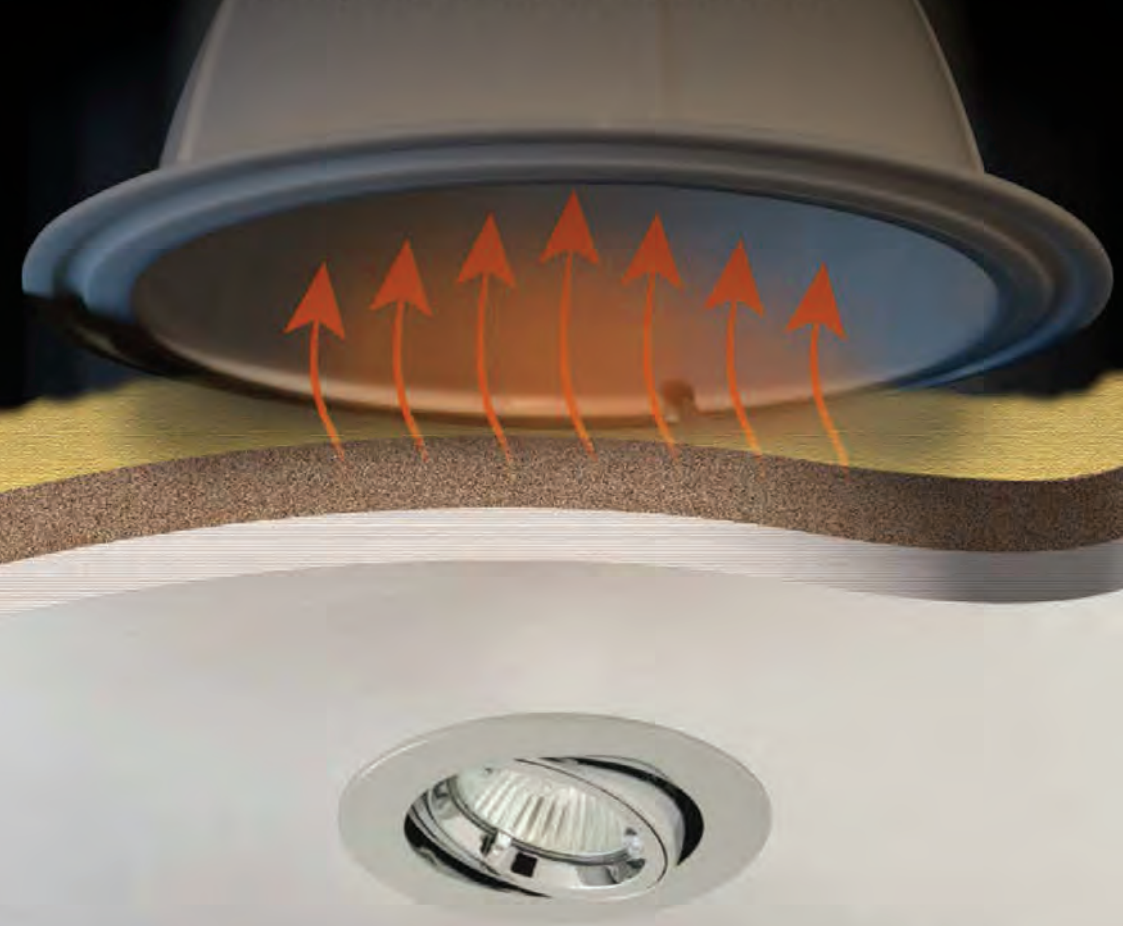

- Reduce Heat Loss & Draughts!
- Reduce Risk of Condensation!
- Improve Air Quality & Air-tightness!
- Increase Loft Insulation Performance!
- Reduce Noise, Dust & Insect Infiltration!

www.thermahooddirect.com
info@thermahooddirect.com

028 417 74047

Thermahood Downlight Cover

Fit more insulation, improve heat retention & stop draughts.

Before

COLD ATTIC SPACE

The 'Thermahood Downlight Cover' Provides an air tight seal, allows for the continuity of loft insulation, & ensures an effective moisture barrier is maintained. Overcoming risk of condensation as a result of water vapour transmission to cold attic voids.