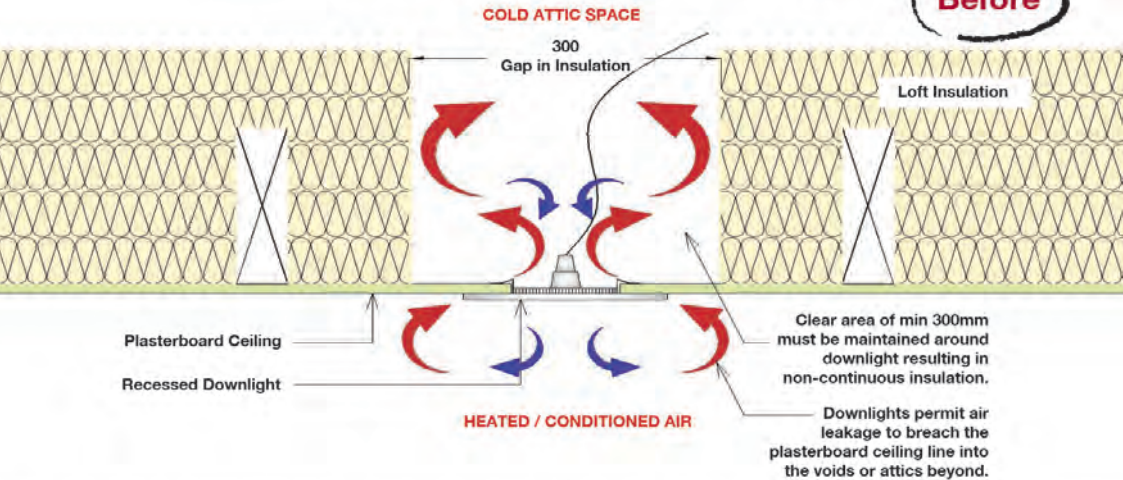

- Reduce Heat Loss & Draughts!
- Reduce Risk of Condensation!
- Improve Air Quality & Air-tightness!
- Increase Loft Insulation Performance!
- Reduce Noise, Dust & Insect Infiltration!

www.thermahooddirect.com
info@thermahooddirect.com

028 417 74047

Thermahood Downlight Cover

Fit more insulation, improve heat retention & stop draughts.

Before

COLD ATTIC SPACE

The 'Thermahood Downlight Cover' Provides an air tight seal, allows for the continuity of loft insulation, & ensures an effective moisture barrier is maintained. Overcoming risk of condensation as a result of water vapour transmission to cold attic voids.