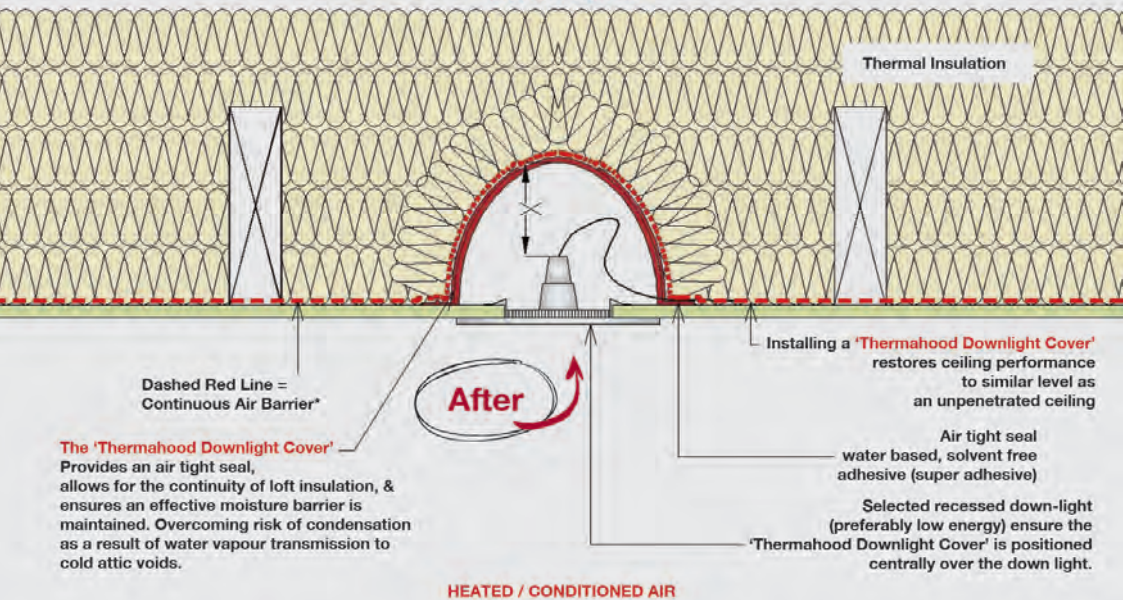

- Reduce Heat Loss & Draughts!
- Reduce Risk of Condensation!
- Improve Air Quality & Air-tightness!
- Increase Loft Insulation Performance!
- Reduce Noise, Dust & Insect Infiltration!

www.thermahooddirect.com
info@thermahooddirect.com

028 417 74047

Thermahood Downlight Cover

Fit more insulation, improve heat retention & stop draughts.

Before

COLD ATTIC SPACE

The 'Thermahood Downlight Cover' Provides an air tight seal, allows for the continuity of loft insulation, & ensures an effective moisture barrier is maintained. Overcoming risk of condensation as a result of water vapour transmission to cold attic voids.